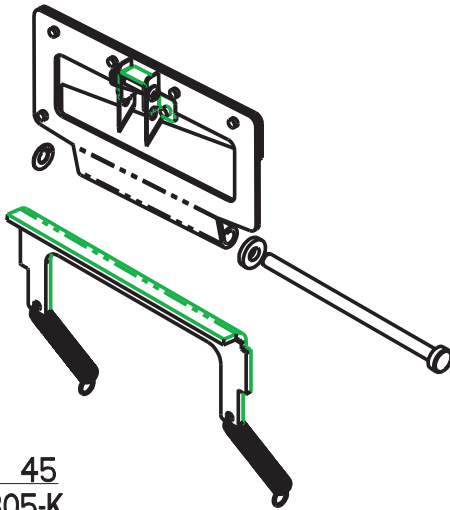

ITEM 36  
FM-33-AX  
SPRING HOOK ASSY

ITEM 37  
FM-67 - PULLEY SHAFT

ITEM 38  
FM-39-XXX  
IDLER SHAFT SUB-ASSY

ITEM 39  
FM-58P - VERTICAL TIE PLATE

ITEM 40  
FM-57X - BASKET

ITEM 41  
FM-46-X  
SHAFT CAM ASSY

ITEM 42  
0235190 - ROLL PIN 3/16 x 1"

**BP333 PLUS ITEM LIST**

**Better Packages, Inc.®**

Shelton, CT 06484

**ITEM 43**  
**TS33-032-01 - SAFETY BAFFLE**  
(6 PIECES OF ST-1949, SCREW-#10-24 x 3/8" LG)

**ITEM 44**  
**FM-26-XXX-EZ**  
**ROCKER BLADE W/TAB CUTTER SUB-ASSY**